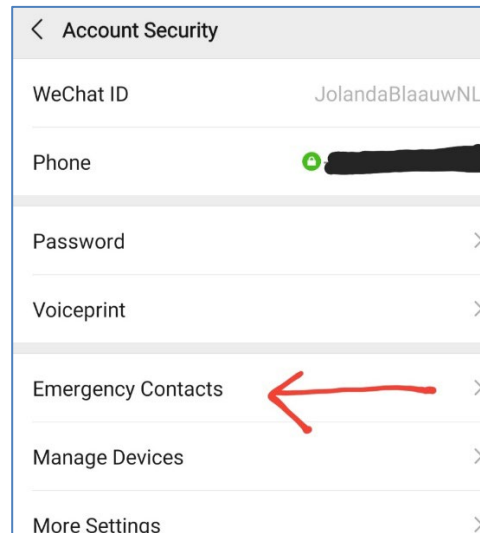

This could be helpful in case you get locked out of WeChat. Make some friends in your WeChat groups since your Emergency Contacts need to be your WeChat friends.

Instructions

1. Go to the *Me* tab.

2. Select *Settings*.

3. Select *Account Security*.

4. Select *Emergency Contacts*.

5. Add up to 4 contacts to your list and hit done. The contacts have to be WeChat friends of yours.

The International Child Search Alliance works to raise awareness in China that international adoptees are searching and to encourage Chinese birth parents to do DNA testing. If you would like to be on a group province poster, please join the Facebook group Baby Home ([facebook.com/groups/275651082969132](https://www.facebook.com/groups/275651082969132)) and look in the files section for the ICSA QR codes Poster Owners pdf