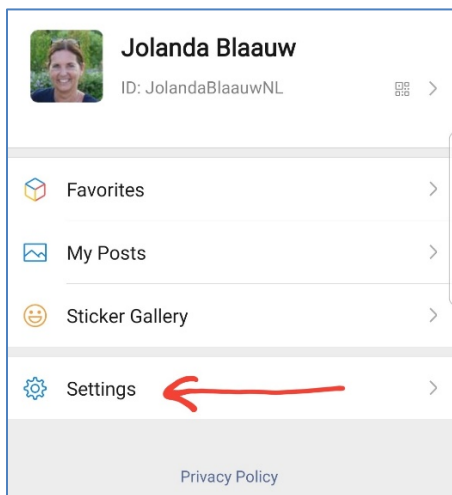

This could be helpful in case you get locked out of WeChat. Make some friends in your WeChat groups since your Emergency Contacts need to be your WeChat friends.

Instructions

1. Go to the *Me* tab.

2. Select *Settings*.

3. Select *Account Security*.

4. Select *Emergency Contacts*.

5. Add up to 4 contacts to your list and hit done. The contacts have to be WeChat friends of yours.

The International Child Search Alliance works to raise awareness in China that international adoptees are searching and to encourage Chinese birth parents to do DNA testing. If you would like to be on a group province poster, please join the Facebook group Baby Home ([facebook.com/groups/275651082969132](https://www.facebook.com/groups/275651082969132)) and look in the files section for the ICSA QR codes Poster Owners pdf