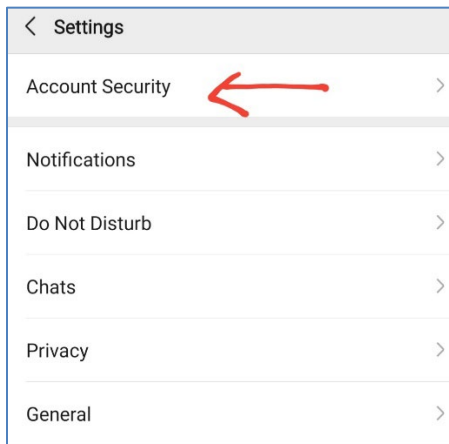

This could be helpful in case you get locked out of WeChat. Make some friends in your WeChat groups since your Emergency Contacts need to be your WeChat friends.

Instructions

1. Go to the *Me* tab.

2. Select *Settings*.

3. Select *Account Security*.

4. Select *Emergency Contacts*.

5. Add up to 4 contacts to your list and hit done. The contacts have to be WeChat friends of yours.

The International Child Search Alliance works to raise awareness in China that international adoptees are searching and to encourage Chinese birth parents to do DNA testing. If you would like to be on a group province poster, please join the Facebook group Baby Home ([facebook.com/groups/275651082969132](https://www.facebook.com/groups/275651082969132)) and look in the files section for the ICSA QR codes Poster Owners pdf