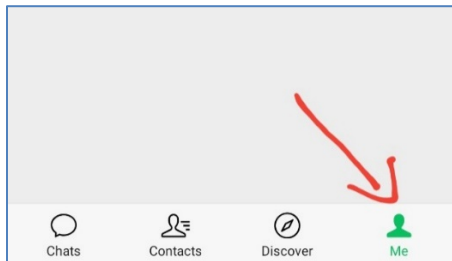

This could be helpful in case you get locked out of WeChat. Make some friends in your WeChat groups since your Emergency Contacts need to be your WeChat friends.

Instructions

1. Go to the *Me* tab.

2. Select *Settings*.

3. Select *Account Security*.

4. Select *Emergency Contacts*.

5. Add up to 4 contacts to your list and hit done. The contacts have to be WeChat friends of yours.

The International Child Search Alliance works to raise awareness in China that international adoptees are searching and to encourage Chinese birth parents to do DNA testing. If you would like to be on a group province poster, please join the Facebook group Baby Home ([facebook.com/groups/275651082969132](https://www.facebook.com/groups/275651082969132)) and look in the files section for the ICSA QR codes Poster Owners pdf