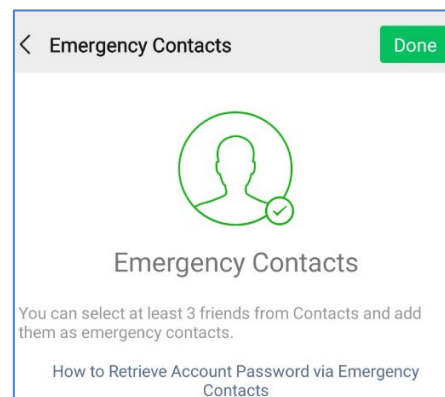

This could be helpful in case you get locked out of WeChat. Make some friends in your WeChat groups since your Emergency Contacts need to be your WeChat friends.

Instructions

1. Go to the *Me* tab.

2. Select *Settings*.

3. Select *Account Security*.

4. Select *Emergency Contacts*.

5. Add up to 4 contacts to your list and hit done. The contacts have to be WeChat friends of yours.

The International Child Search Alliance works to raise awareness in China that international adoptees are searching and to encourage Chinese birth parents to do DNA testing. If you would like to be on a group province poster, please join the Facebook group Baby Home ([facebook.com/groups/275651082969132](https://www.facebook.com/groups/275651082969132)) and look in the files section for the ICSA QR codes Poster Owners pdf